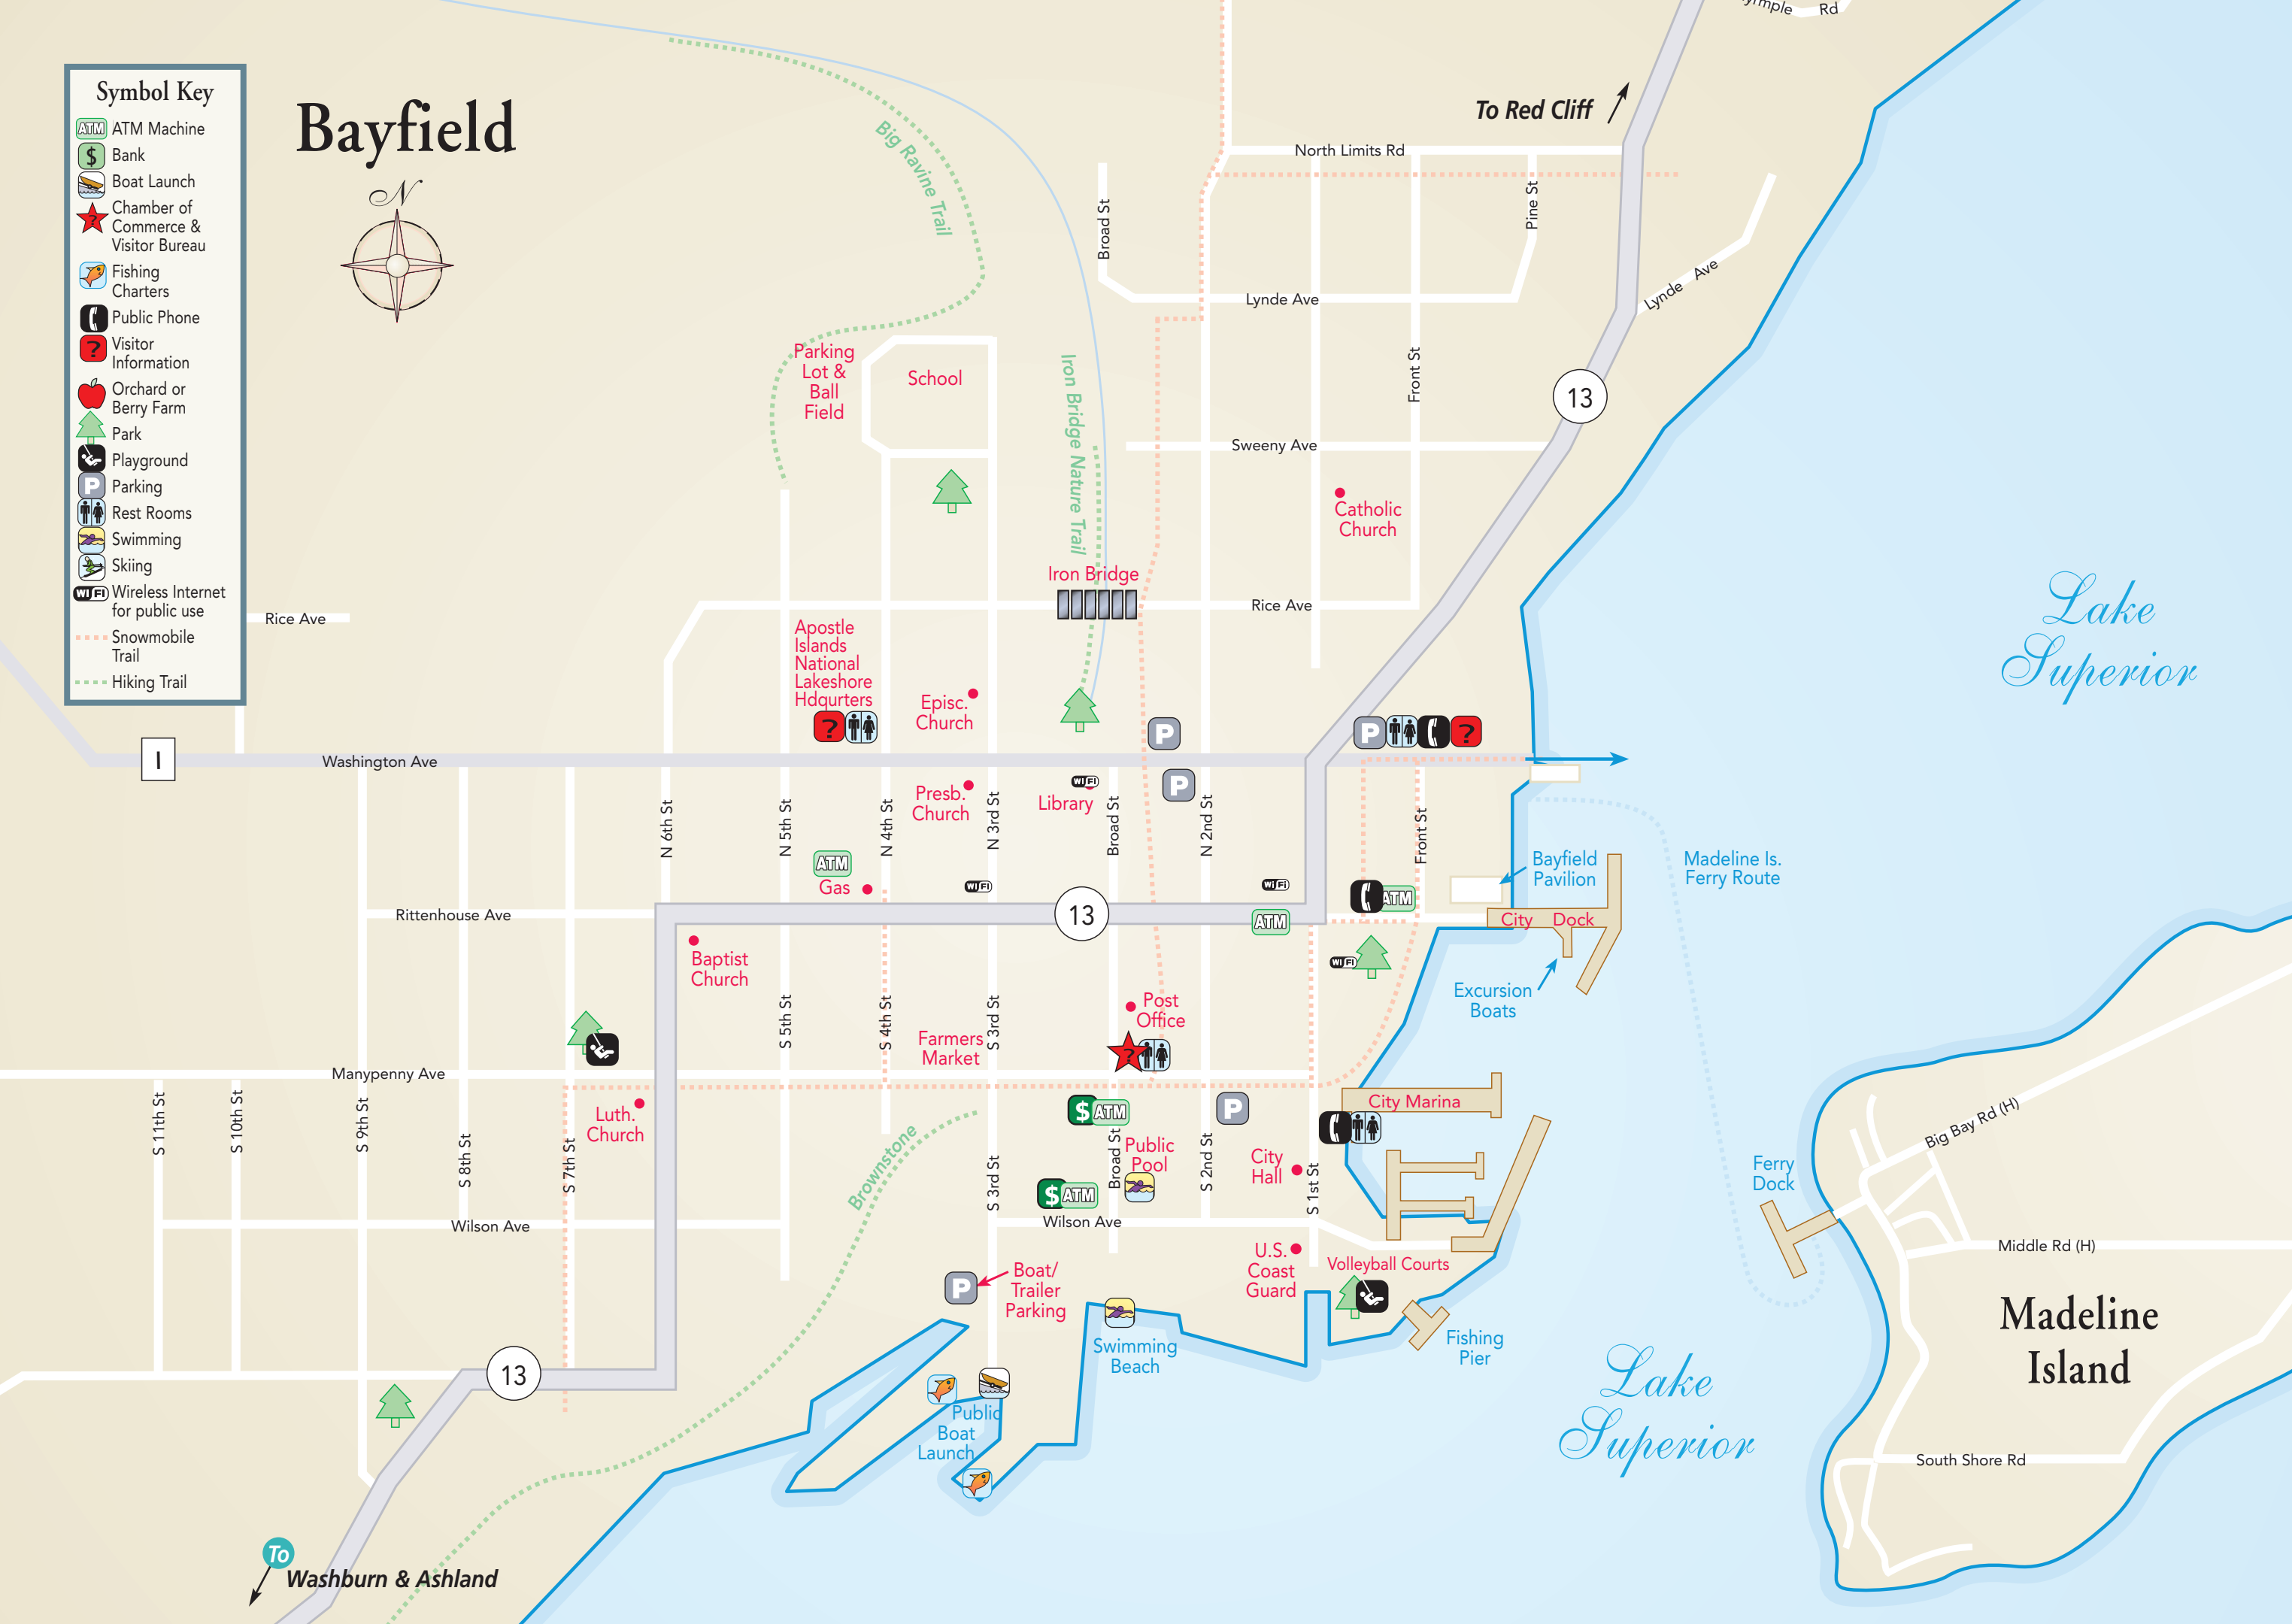

Bayfield

To Red Cliff ↗

To Washburn & Ashland ↙

Lake Superior

Lake Superior

Madeline Island

Madeline Is. Ferry Route

Ferry Dock

Bayfield Pavilion

City Dock

Excursion Boats

City Marina

U.S. Coast Guard

Volleyball Courts

Fishing Pier

Swimming Beach

Wilson Ave

S 3rd St

Broad St

S 2nd St

S 1st St

S 11th St

S 10th St

S 9th St

S 8th St

S 7th St

S 5th St

S 4th St

S 3rd St

Big Bay Rd (H)

Middle Rd (H)

South Shore Rd