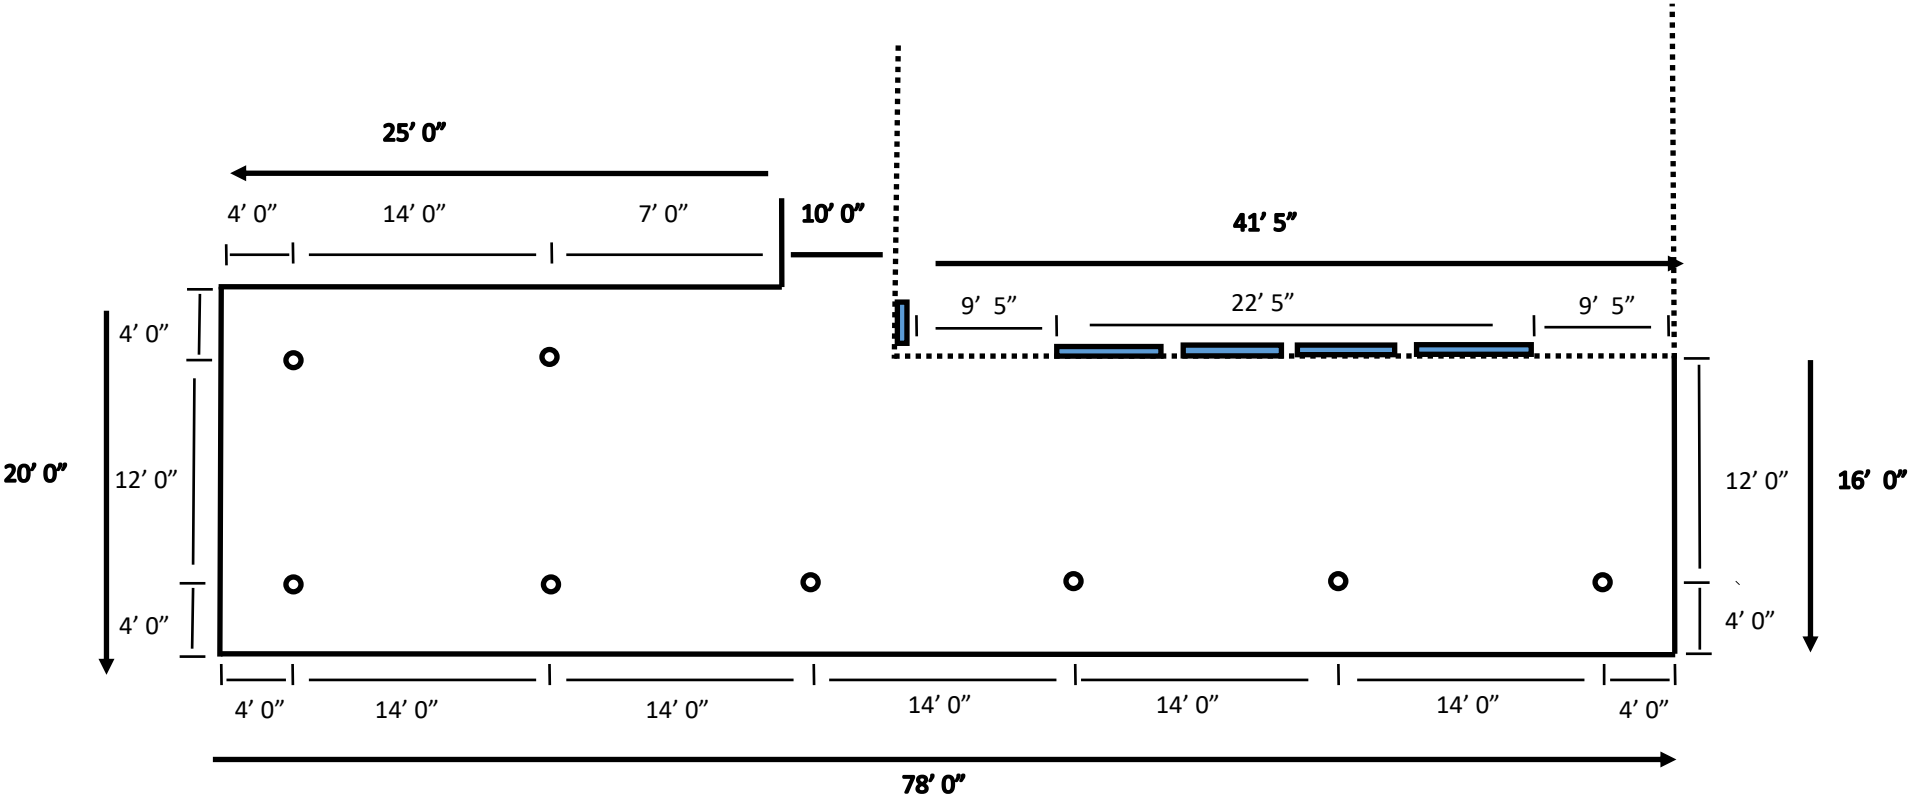

City of Bayfield Lakeside Pavilion Deck Floor Plan

Key

- Flag Pole
- Window/ door
- Pavilion

Lake Superior