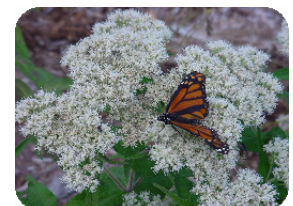

Boneset

Eupatorium perfoliatum

Ht: 36" Flower: White Bloom: June-August

Habitat: Full sun to part shade. Wet to moist soils.

Wet Meadow and Prairie.