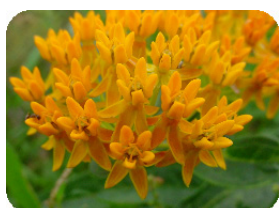

Native Plants Moist to Dry Soils - Sun

Little Bluestem

Schizachyrium scoparium

Ht: 36" Flower: Amber Bloom: July-September

Habitat: Full sun to part shade. Moist to dry soils.

Prairie and Savanna.

Butterflyweed