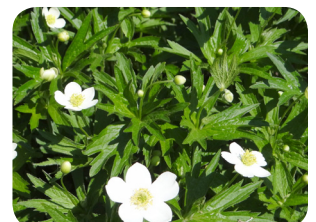

BlueThumb.org

Native Plants - Raingardens - Shoreline Plantings