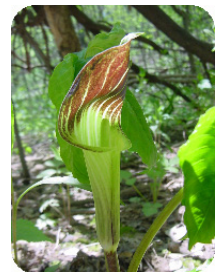

Woodland and Forest.

Wild Ginger

Asarum canadense

Ht: 12" Flower: Maroon Bloom: May-June

Habitat: Part sun to full shade. Moist to dry soils.

Forest, Woodland and Lake Edge.

Tall Meadow Rue

Thalictrum dasycarpum

Wet Meadow and Lake Edge.

Blue Flag Iris

Iris versicolor

Ht: 36" Flower: Blue Bloom: June-July

Habitat: Full sun to part shade. Wet soils.

Wet Meadow and Lake Edge.

Long Beaked Sedge

Carex sprengelii

Ht: 18" Flower: Green Bloom: June-July

Habitat: Part sun to full shade. Wet to moist soils.

Woodland and Forest.

Blue Lobelia

Lobelia siphilitica

Ht: 30" Flower: Blue Bloom: July-October

Habitat: Full sun to part shade. Wet to moist soils.

Wet Meadow.

Jack-in-the-Pulpit

Arisaema triphyllum

Ht: 30" Flower: Green Bloom: May-June

Habitat: Part sun to shade. Wet to moist soils.

Wet Meadow and Forest.

Sweet Grass

Hierochloa odorata