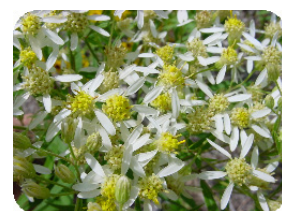

Native Plants Moist to Dry Soils - Sun

Little Bluestem

Schizachyrium scoparium

Ht: 36" Flower: Amber Bloom: July-September

Habitat: Full sun to part shade. Moist to dry soils.

Prairie and Savanna.

Butterflyweed

Asclepias tuberosa

Ht: 24" Flower: Orange Bloom: June-September

Habitat: Full to part sun. Moist to dry soils.

Prairie and Savanna.

Flat Topped Aster

Aster umbellatus

Ht: 36" Flower: White Bloom: July-August

Habitat: Full sun to full shade. Moist to wet soils.

Prairie and Lake Edge.

Northern Blazing Star

Liatris ligulistylis

Ht: 36" Flower: Purple Bloom: July-August

Habitat: Full to part sun. Wet to dry soils.

Prairie and Savanna.

Spiderwort

Tradescantia bracteata

Ht: 24" Flower: Purple Bloom: June-August

Habitat: Full to part sun. Moist to dry soils.

Prairie and Savanna.

Big Bluestem

Andropogon gerardii