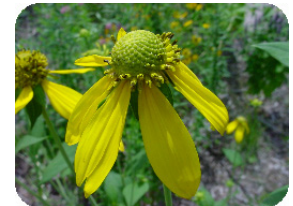

Habitat: Full sun to part shade. Wet to moist soils.

Wet Meadow and Lake Edge.

Fox Sedge

Carex vulpinoidea

Ht: 24" Flower: Green Bloom: May-June

Habitat: Full sun to part shade. Wet to moist soils.

Wet Meadow and Lake Edge.

Joe Pye

Eupatorium maculatum

Ht: 36" Flower: Purple Bloom: July-September

Habitat: Full sun to part shade. Wet to moist soils.

Wet Meadow and Wet Prairie.

Green-headed Coneflower

Rudbeckia laciniata

Ht: 48" Flower: Yellow Bloom: July-September

Habitat: Full sun to part shade. Wet to moist soils.

Prairie and Lake Edge.

Soft Rush

Juncus effusus

Ht: 36" Flower: Brown Bloom: July-August

Habitat: Full sun to part shade. Wet to moist soils.

Wet Meadow and Lake Edge.