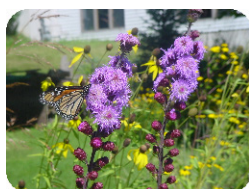

Flat Topped Aster

Aster umbellatus

Ht: 36" Flower: White Bloom: July-August

Habitat: Full sun to full shade. Moist to wet soils.

Prairie and Lake Edge.