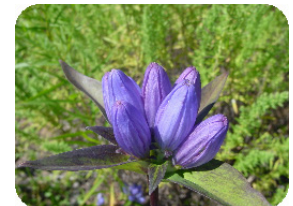

Habitat: Full to part sun. Wet to moist soils.

Wet Meadow and Lake Edge.

Bottle Gentian

Gentiana andrewsii

Ht: 24" Flower: Blue Bloom: August-October

Habitat: Full to part sun. Wet to moist soils.

Wet Meadow and Lake Edge.

Golden Alexanders

Zizia aurea

Ht: 36" Flower: Yellow Bloom: May-July

Habitat: Full sun to part shade. Wet to moist soils.

Wet Prairie and Savanna.

Boneset

Eupatorium perfoliatum

Ht: 36" Flower: White Bloom: June-August